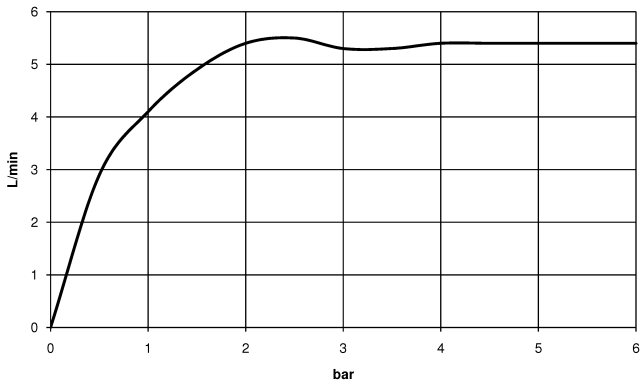

DORNBACHT YAMOU Wall-mounted single-lever basin mixer without pop-up waste - Chrome

36 860 831

- 170mm projection
- fixed spout
- circular, air-enriched flow
- hole diameter spout 37 mm
- hole diameter single-lever mixer 57 mm
- rosette for spout Ø 60mm
- max. flow 6.8 l/min
- rosette for mixer Ø 78mm

Chrome

36 860 831-00

Soft Black

36 860 831-69

Required miscellaneous

EDITION PRO Concealed wall-mounted single-lever mixer mixer on right -

35 870 970 90

DORNBRAUCHT YAMOU Wall-mounted single-lever basin mixer without pop-up waste - Chrome

36 860 831
mm [inches]

Flow rate chart

Certificates

AbP_10174.

ACS_23 ACC NY
460.

DORNBRACHT YAMOU Wall-mounted single-lever basin mixer without pop-up waste - Chrome

36 860 831

Spare parts list