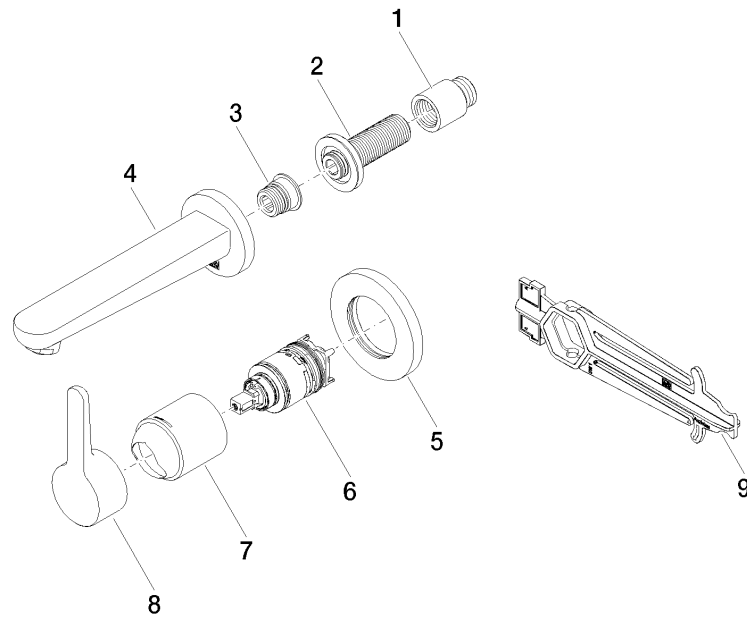

DORNBACHT YAMOU Wall-mounted single-lever basin mixer without pop-up waste - Chrome

36 860 831

- 170mm projection
- fixed spout
- circular, air-enriched flow
- hole diameter spout 37 mm
- hole diameter single-lever mixer 57 mm
- rosette for spout Ø 60mm
- max. flow 6.8 l/min
- rosette for mixer Ø 78mm

36 860 831
mm [inches]

Flow rate chart

Certificates

AbP_10174.

ACS_23 ACC NY
460.

DORNBRACHT YAMOU Wall-mounted single-lever basin mixer without pop-up waste - Chrome

36 860 831

Spare parts list

No.	Item Number	Name	Quantity used	Delivery time
1	09 24 03 080 90	extension	1	2
2	90 24 03 316 00 90	nipple	1	-
Spare part can no longer be ordered, please order the replacement item				
3	90 11 06 220 00-00	spout	1	-
Spare part can no longer be ordered, please order the replacement item				
4	90 27 83 026 00-00	rosette	1	-
Spare part can no longer be ordered, please order the replacement item				
5	90 15 05 071 00 90	cartridge	1	-
Spare part can no longer be ordered, please order the replacement item				
6	90 11 02 393 00-00	cover	1	-
Spare part can no longer be ordered, please order the replacement item				
7	90 20 83 071 00-00	handle	1	-
Spare part can no longer be ordered, please order the replacement item				
8	90 30 09 064 00 90	key	1	2