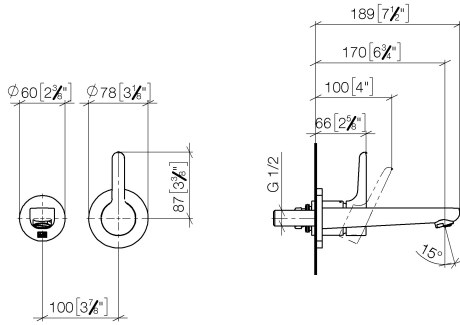

DORNBACHT YAMOU Wall-mounted single-lever basin mixer without pop-up waste - Chrome

36 860 831

- 170mm projection
- fixed spout
- circular, air-enriched flow
- hole diameter spout 37 mm
- hole diameter single-lever mixer 57 mm
- rosette for spout Ø 60mm
- max. flow 6.8 l/min
- rosette for mixer Ø 78mm

Chrome

36 860 831-00

Soft Black

36 860 831-69

Required miscellaneous

EDITION PRO Concealed wall-mounted single-lever mixer mixer on right -

35 870 970 90

DORNBRAUCHT YAMOU Wall-mounted single-lever basin mixer without pop-up waste - Chrome

36 860 831
mm [inches]

Flow rate chart

Certificates

AbP_10174.

ACS_23 ACC NY
460.

DORNBRACHT YAMOU Wall-mounted single-lever basin mixer without pop-up waste - Chrome

36 860 831

Spare parts list

No.	Item Number	Name	Quantity used	Delivery time
1	09 24 03 080 90	extension	1	2
2	90 24 03 316 00 90	nipple	1	-
Spare part can no longer be ordered, please order the replacement item				
3	90 11 06 220 00-00	spout	1	-
Spare part can no longer be ordered, please order the replacement item				
4	90 27 83 026 00-00	rosette	1	-
Spare part can no longer be ordered, please order the replacement item				
5	90 15 05 071 00 90	cartridge	1	-
Spare part can no longer be ordered, please order the replacement item				
6	90 11 02 393 00-00	cover	1	-
Spare part can no longer be ordered, please order the replacement item				
7	90 20 83 071 00-00	handle	1	-
Spare part can no longer be ordered, please order the replacement item				
8	90 30 09 064 00 90	key	1	2